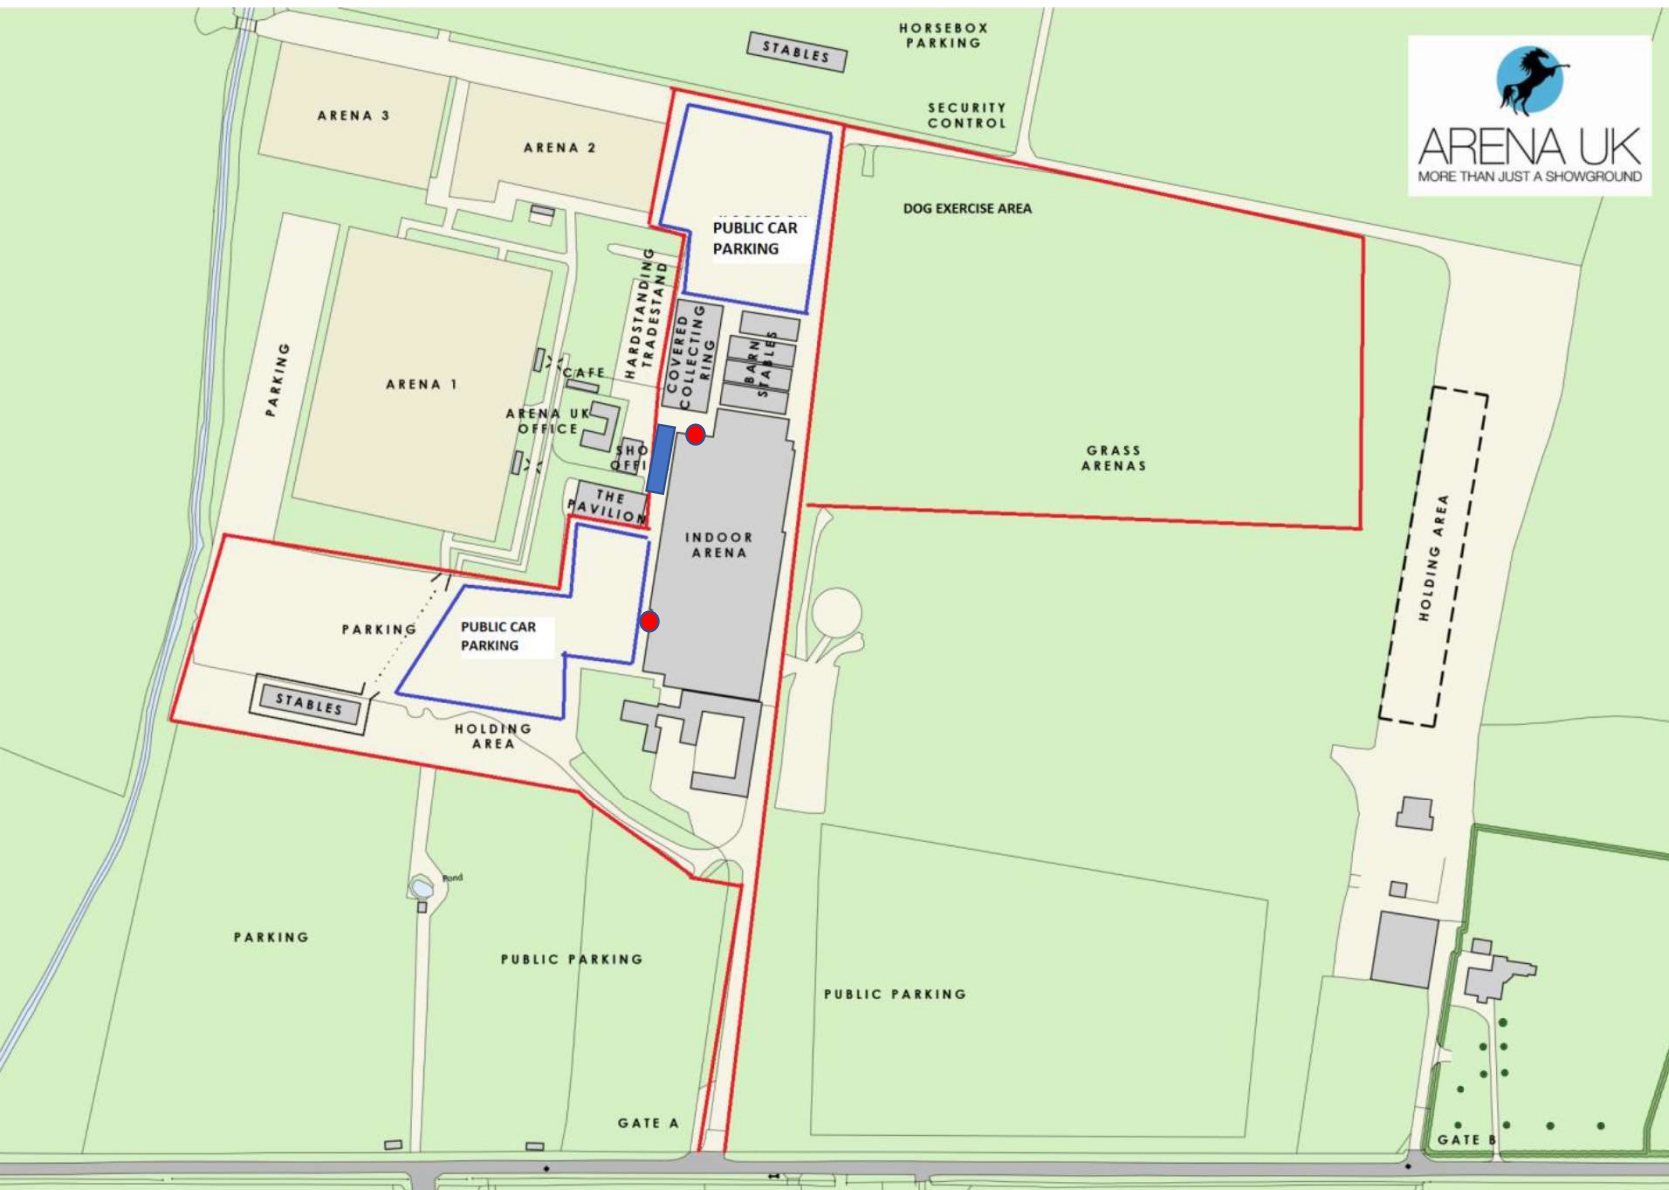

- Arena entrances
- Officials/Principle helpers parking

Areas outside red border are OUT OF BOUNDS

Please park sensibly!

Please pick up after your dogs and use poo bins provided